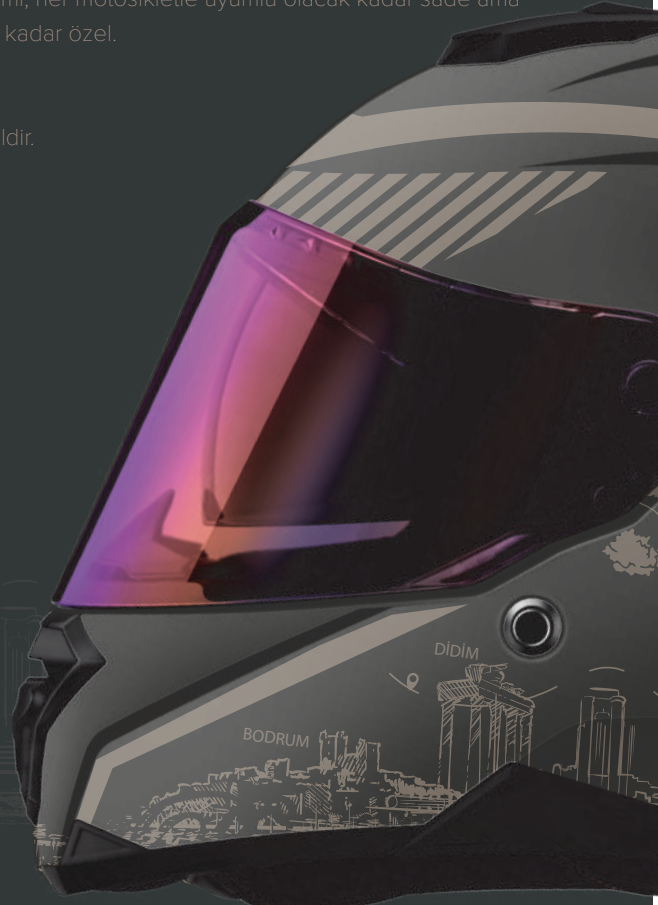

Limited Edition

BODRUM

DİDİM

BODRUM

HUNTER

TEK RENK
79,95 €
GRAFIK
89,95 €
KİMYE DAHİL
TAVSİYE EDİLEN PERAKENDE
SATIŞ FİYATI

POLYCARBONATE
ADVANCED
COMPOSITION

DOT AND ECE 22.06